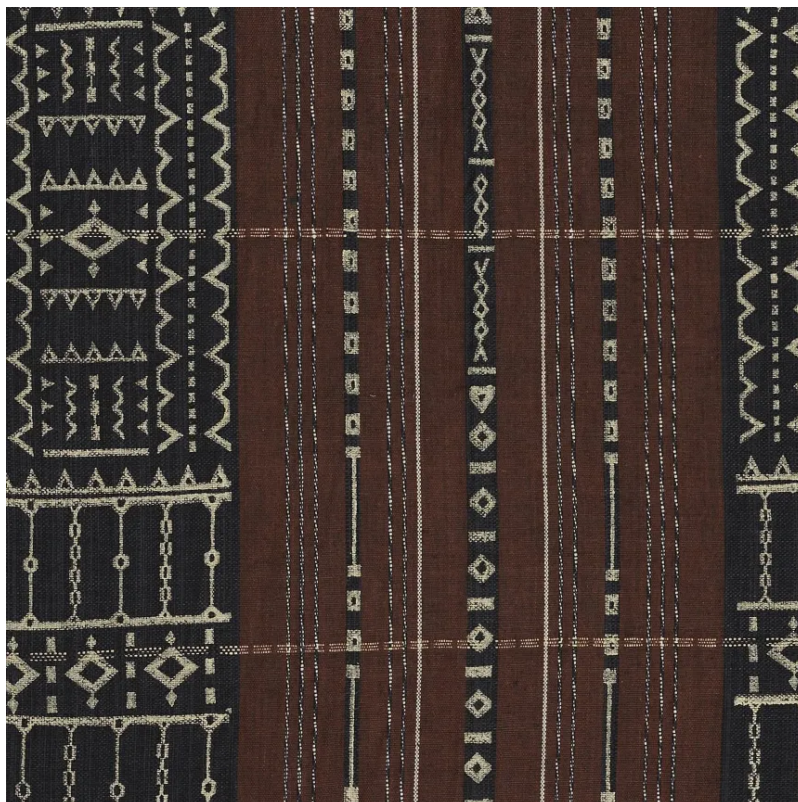

SEAN LEFFERS

RUTENG

SL2-06A

Content	95% Linen + 5% Cotton
Color	Blue
Usable Width	139.7 cm / 55 in
Vertical Repeat	36 cm / 14.25 in
Horizontal Repeat	34.25 cm / 13.5 in
Weight	280 gsm / 9.88 oz
Care Instructions	Dry Clean Only
Country Of Origin	India
Martindale	8,500