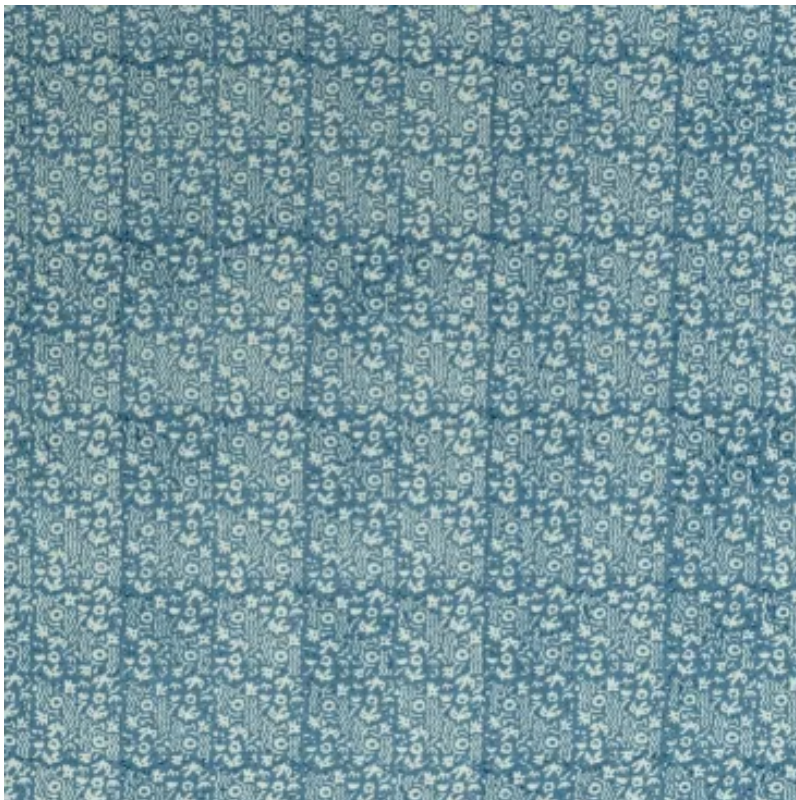

# SEAN LEFFERS

PANJI

SL6-02

<b>Content</b>	100% Cotton
<b>Color</b>	Cornflower Sky
<b>Usable Width</b>	136.5 cm / 53.74 in
<b>Vertical Repeat</b>	3.9 cm / 1.53 in
<b>Horizontal Repeat</b>	3.9 cm / 1.53 in
<b>Weight</b>	158 gsm / 5.57 oz
<b>Care Instructions</b>	Dry Clean Only
<b>Country Of Origin</b>	India
<b>Martindale</b>	27,000