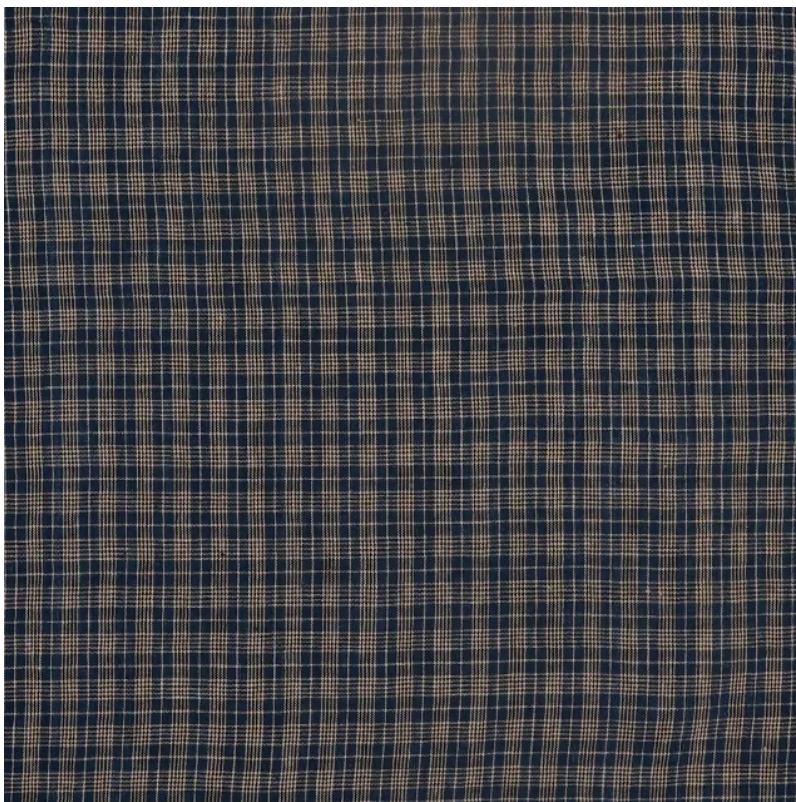

# SEAN LEFFERS

GALLE CHECK

SL3-12

<b>Content</b>	100% Linen
<b>Color</b>	Indigo
<b>Usable Width</b>	134.5 cm / 52.95 in
<b>Vertical Repeat</b>	1.8 cm / 0.70 in
<b>Horizontal Repeat</b>	1.8 cm / 0.70 in
<b>Weight</b>	185 gsm / 6.53 oz
<b>Care Instructions</b>	Dry Clean Only
<b>Country Of Origin</b>	India
<b>Martindale</b>	9,000