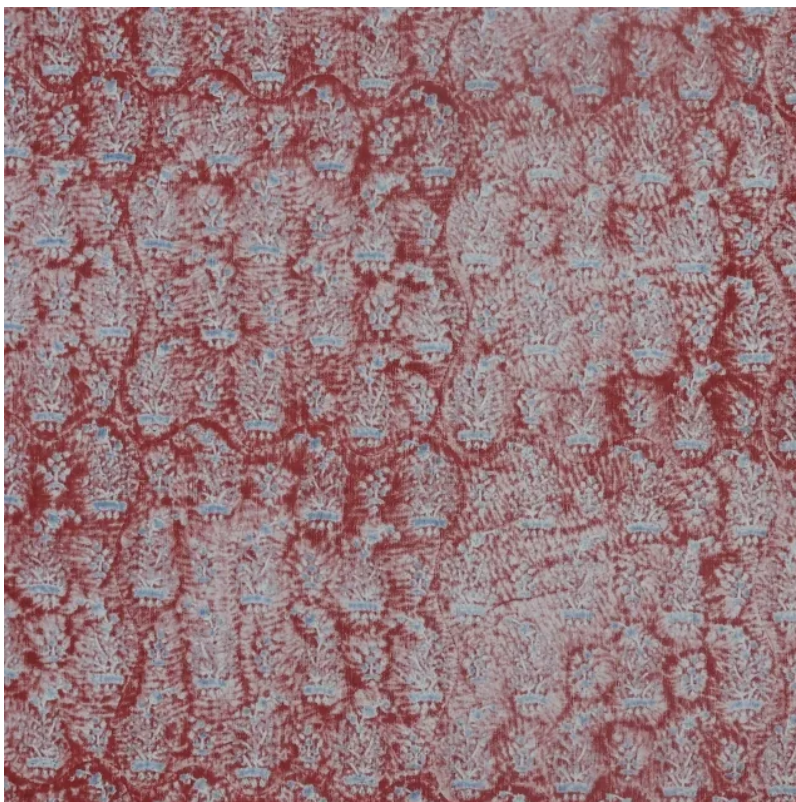

SEAN LEFFERS

ASHVATTHA

SL3-16

Content	100% Cotton
Color	Ghosted Vermilion
Usable Width	137.7 cm / 54.21 in
Vertical Repeat	8.2 cm / 3.22 in
Horizontal Repeat	5.1 cm / 2 in
Weight	158 gsm / 5.57 oz
Care Instructions	Dry Clean Only
Country Of Origin	India
Martindale	20,000