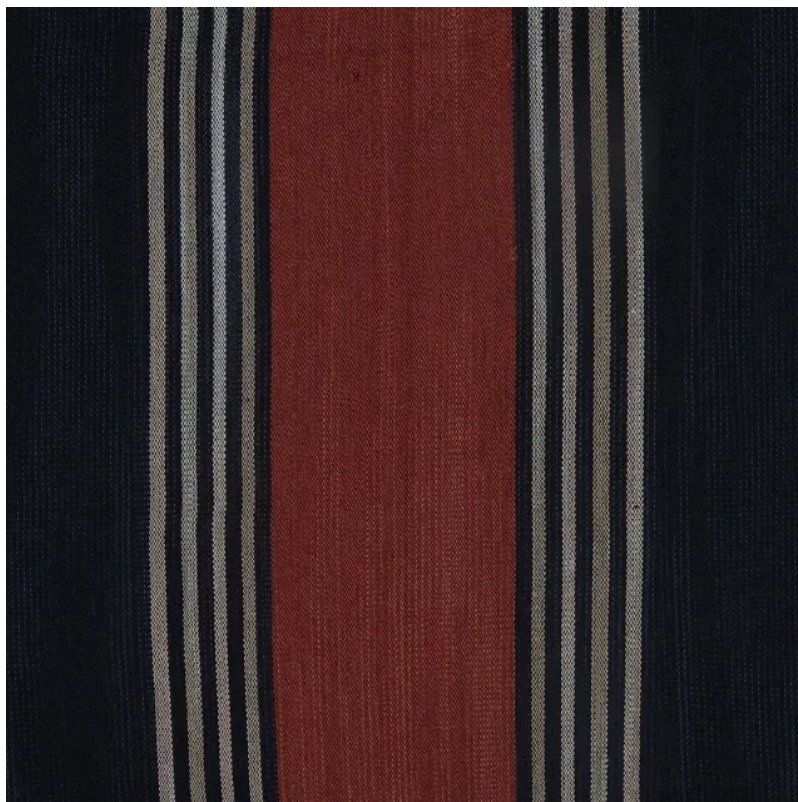

SEAN LEFFERS

ALTIPLANO STRIPE

SL3-14

Content	60% Cotton + 40% Jute
Color	Indigo & Cochineal
Usable Width	134.5 cm / 52.95 in
Vertical Repeat	N/A
Horizontal Repeat	44.8 cm / 17.63 in
Weight	480 gsm / 16.93 oz
Care Instructions	Dry Clean Only
Country Of Origin	India
Martindale	20,000